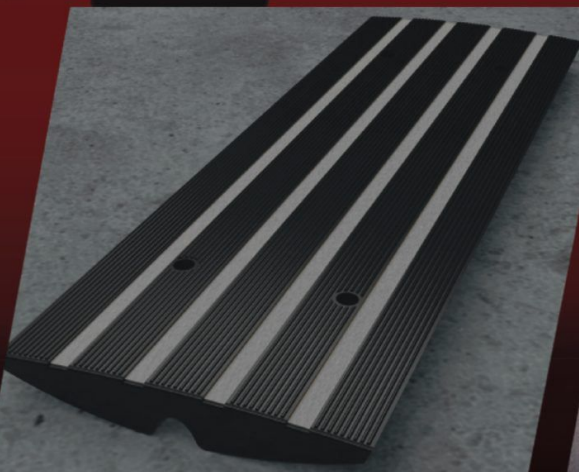

SUPERIOR VEHICLE PROTECTION

BEAUTIFULLY CRAFTED DESIGN

CURB RAMP™

SMOOTH TRANSITIONS, ZERO SCRAPES

MADE FOR MAXIMUM DURABILITY

QUICK & SECURE INSTALLATION

ABOUT US AND OUR SERVICES

At Curb Ramp™, we're dedicated to providing durable, versatile curb ramps that protect your vehicle and enhance driveway access. Designed for performance and style, our ramps ensure a smooth transition over rolled curbs, prevent damage, and add value to any property.

CURBMASTER
PRO SERIES

www.curbramp.us

DRIVE WITH CONFIDENCE.

TRUSTED PROTECTION, PROFESSIONAL QUALITY

ABOUT US

At Curb Ramp™, we specialize in high-quality driveway curb ramps that ensure smooth transitions and protect your vehicle. Engineered for both durability and performance, our ramps are the perfect solution for low-clearance vehicles.

Whether you're dealing with a steep driveway, a rolled curb, or simply need easier garage access, our ramps are designed to provide the ideal solution. They guarantee safety and convenience for all vehicle types, making every drive smoother and more accessible.

CURB RAMP™

SOLUTIONS FOR LOW CARS ON STEEP DRIVEWAYS

KEY BENEFITS

1. Prevent damage from scraping and enhance safety for low-clearance vehicles.
2. Our driveway ramps provide easy access over curbs and steep driveway obstacles.
3. Durable and reliable, our ramps withstand weather for lasting performance.